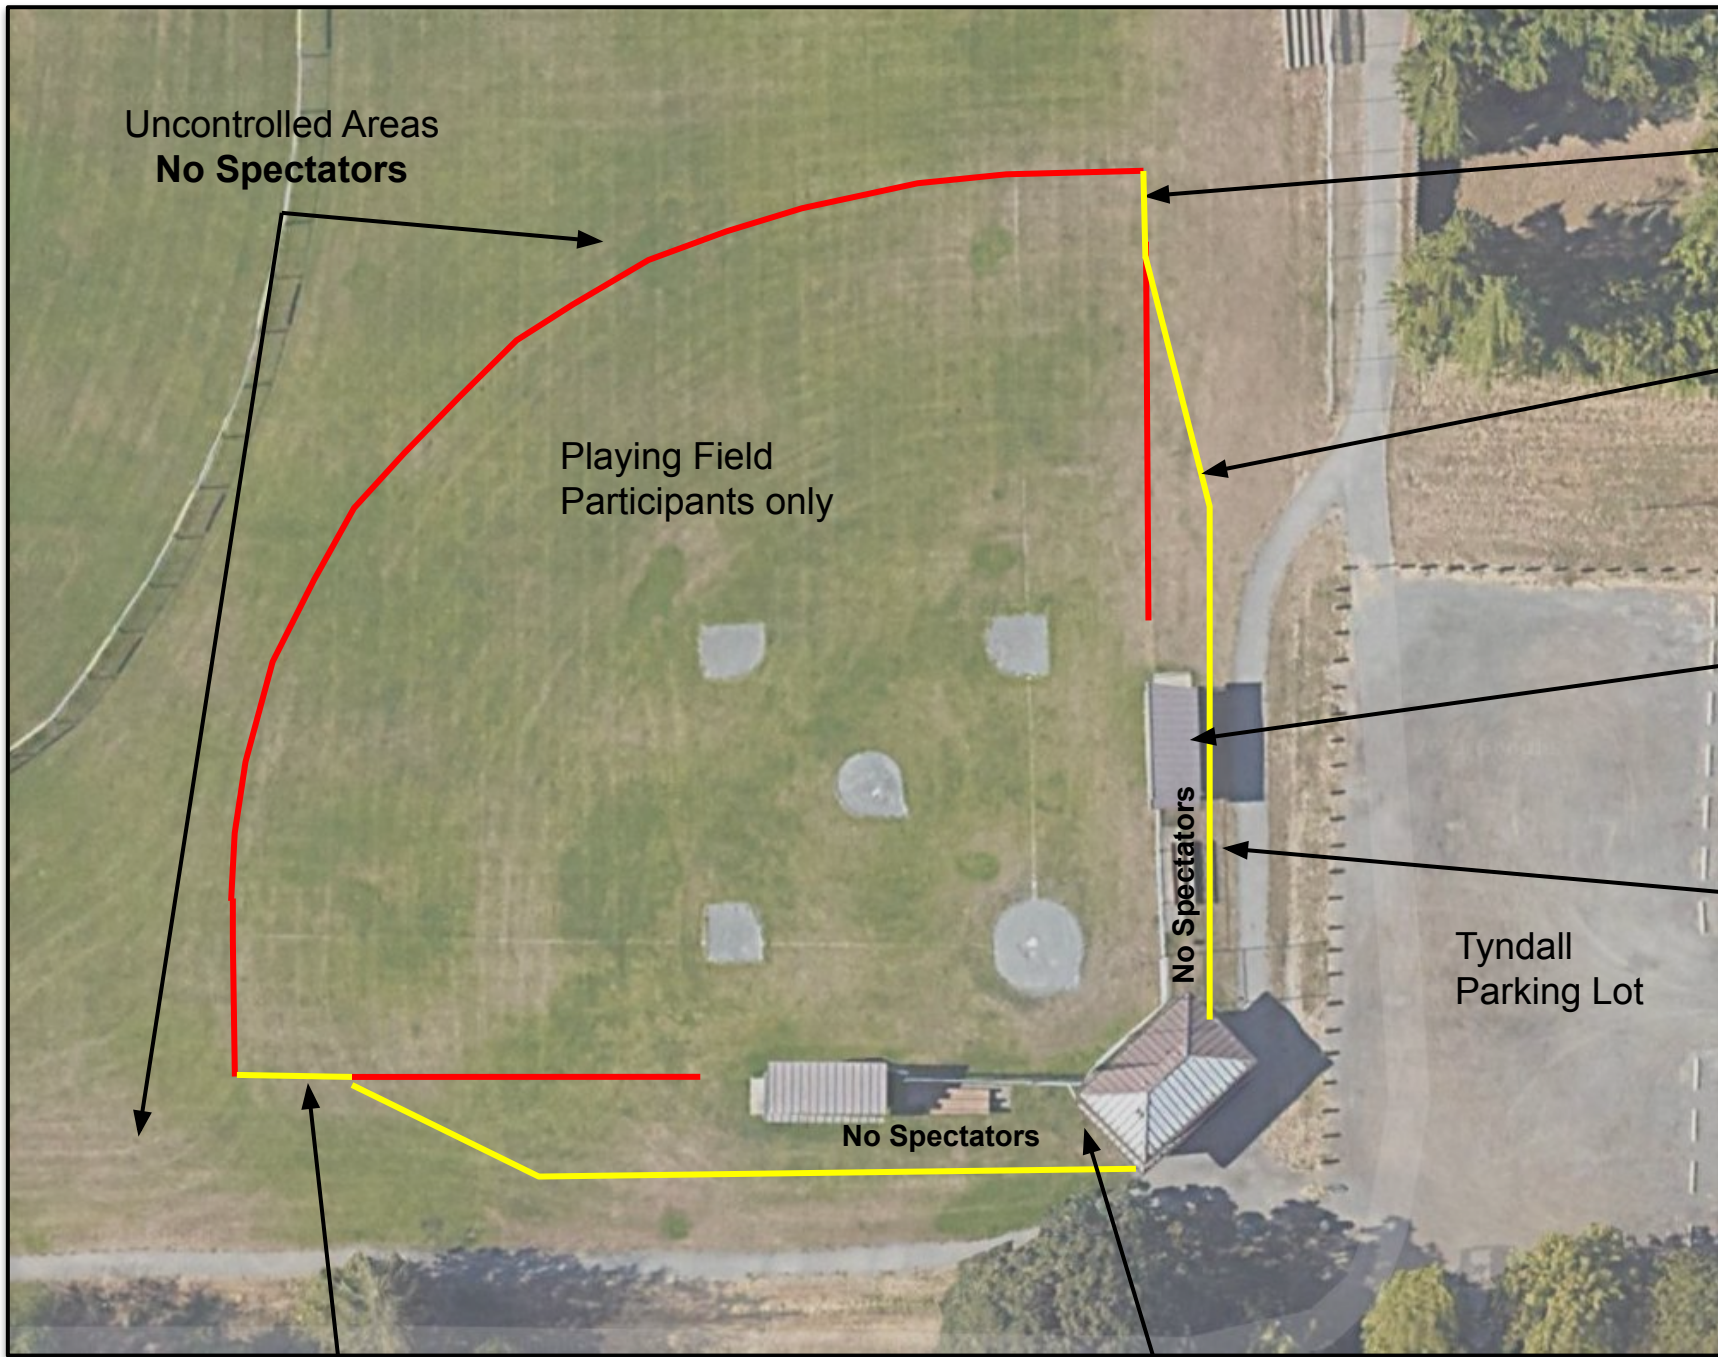

# Novice Field Covid 19 Plan

Uncontrolled Areas  
**No Spectators**

Playing Field  
Participants only

Player Entrance,  
Sign-in/Screening

Controlled area:  
Only participants inside  
this red/yellow boundary

Dugouts:  
No access

Caution Tape  
"Bubble" boundary

Tyndall  
Parking Lot

No Spectators

No Spectators

Player Exit

Washrooms (Players & Coaches only)